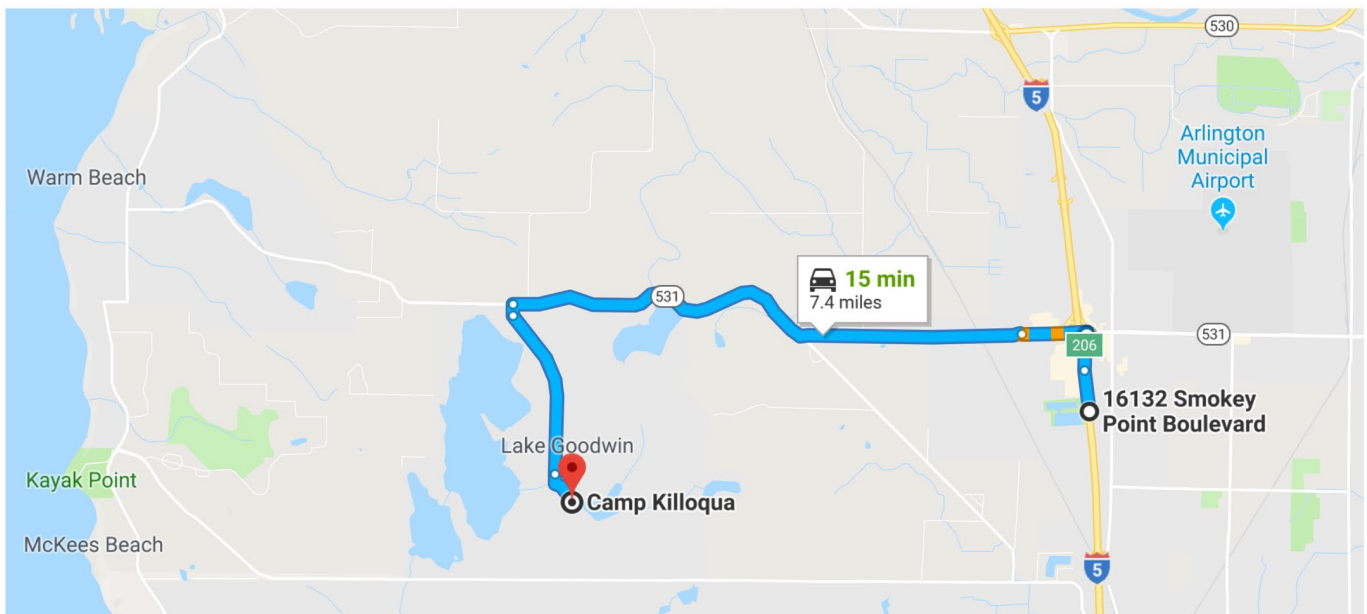

TRACKING STEP BY STEP... JHPTS - VISUAL TRACKING AND TRAINING INC.

225 Mill Road, Clearwater, Idaho 83552-5116 208-926-4390 joel@jhardin-inc.com www.jhardin-inc.com

Map and Directions

Camp Killoqua
15207 E Lake Goodwin Rd
Stanwood, WA 98292

From I-5, Exit 206: Follow Hwy 531 (Also called 172nd St NE and Lakewood Rd) west.
At approximately 5 miles, Turn left onto 42nd Ave NW/E Lake Goodwin Rd.
Drive approximately 1.7 miles Destination will be on the Left.

Located on a quiet and secluded 185 acre site with a 100-acre forested area, 20 miles northwest of Everett, on the shores of Crabapple Lake. All cabins provide comfortable sleeping areas and small group meeting space. Restroom facilities are located either in or adjacent to the cabin. Covered areas are provided throughout the site in the event of inclement weather for group lessons and activities.